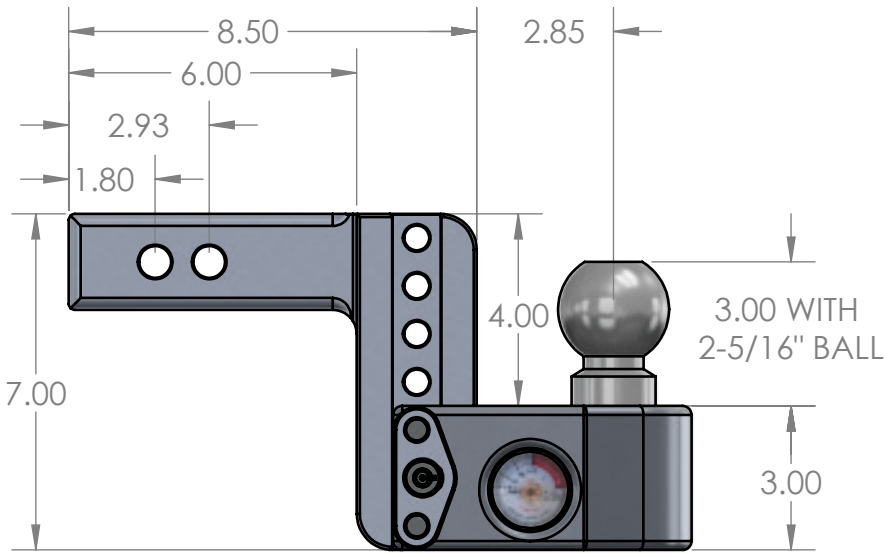

# Weigh Safe, LLC WS 4X2 Hitch

Note: For all hitch manufacturers, the 'drop' is measured from the top of the receiver bar to the top of the ball housing

Lower Position

Rise Position

Upper Position

Top View