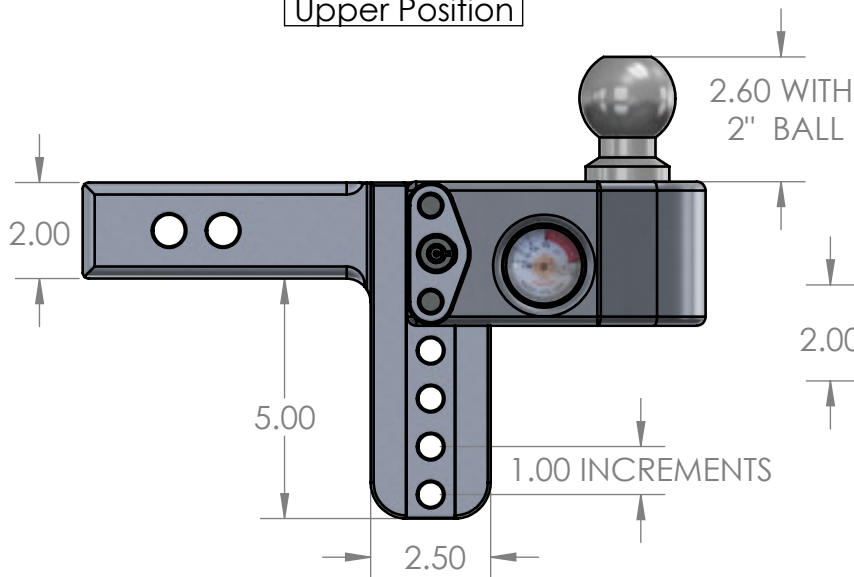

# Weigh Safe, LLC WS 4X2 Hitch

Note: For all hitch manufacturers, the 'drop' is measured from the top of the receiver bar to the top of the ball housing

Lower Position

Rise Position

Upper Position

Top View