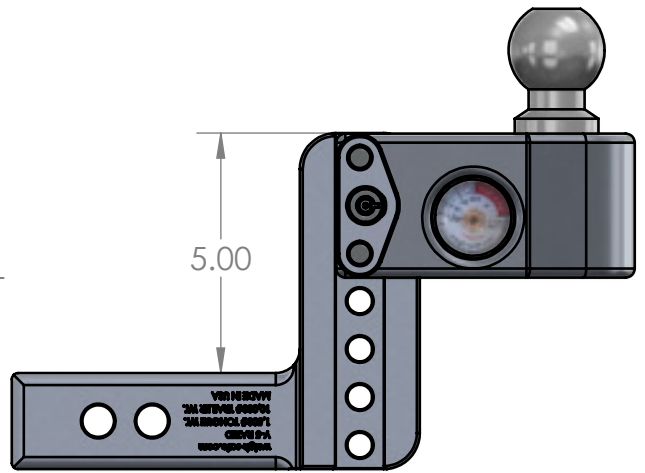

# Weigh Safe, LLC WS 4X2 Hitch

Note: For all hitch manufacturers, the 'drop' is measured from the top of the receiver bar to the top of the ball housing

Lower Position

Rise Position

Upper Position

Top View