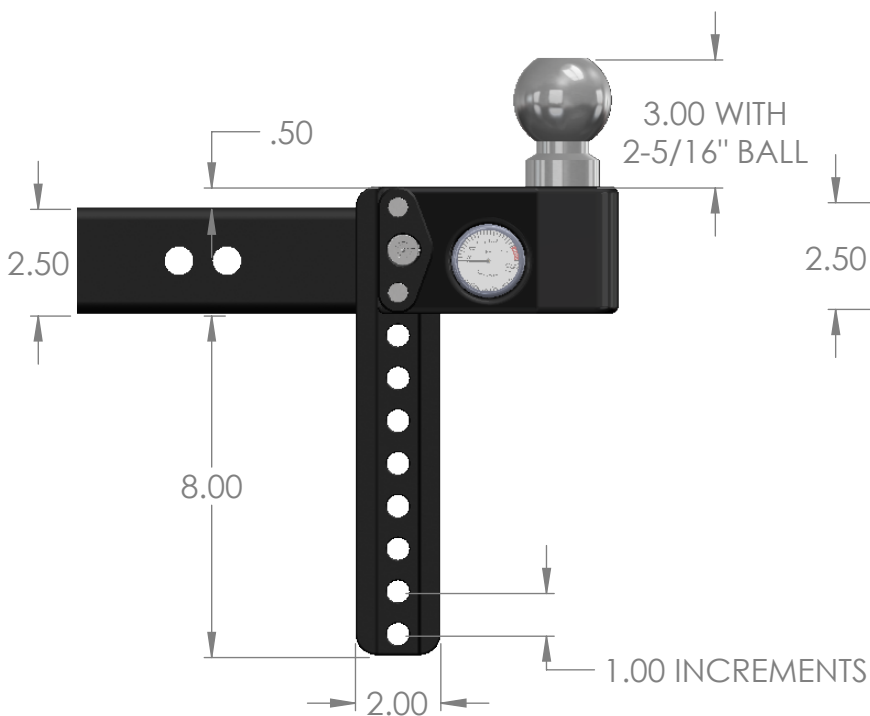

Weigh Safe, LLC

STEEL WEIGH SAFE DROP HITCH

SWS8-2.5/SWS8-2.5-03

NOTE: All dimensions are given in inches

LOWER POSITION

RISE POSITION

UPPER POSITION

TOP VIEW