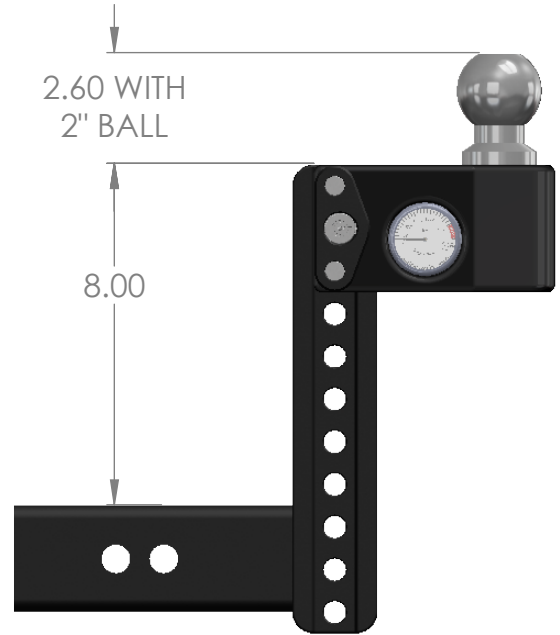

Weigh Safe, LLC

STEEL WEIGH SAFE DROP HITCH

SWS8-2.5/SWS8-2.5-03

NOTE: All dimensions are given in inches

LOWER POSITION

RISE POSITION

UPPER POSITION

TOP VIEW