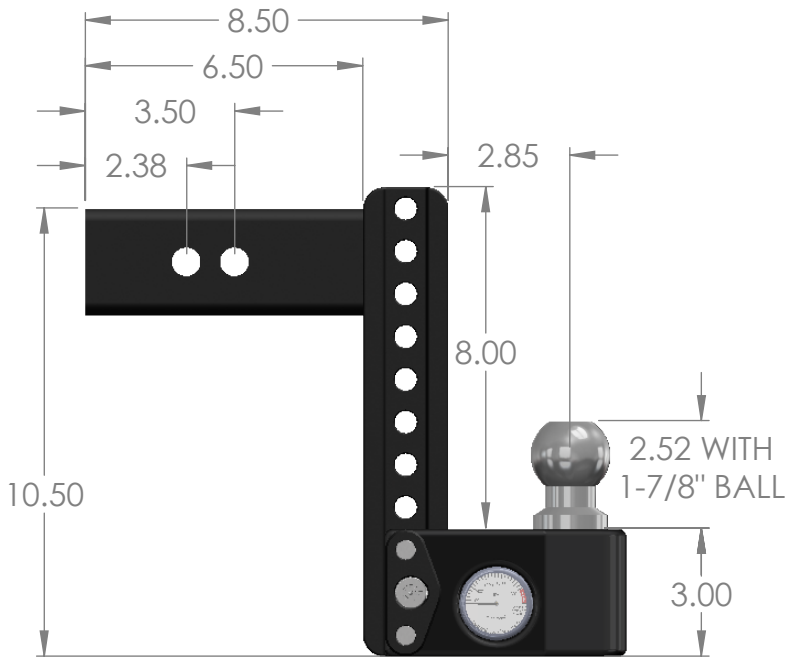

Weigh Safe, LLC

STEEL WEIGH SAFE DROP HITCH

SWS8-2.5/SWS8-2.5-03

NOTE: All dimensions are given in inches

LOWER POSITION

RISE POSITION

UPPER POSITION

TOP VIEW