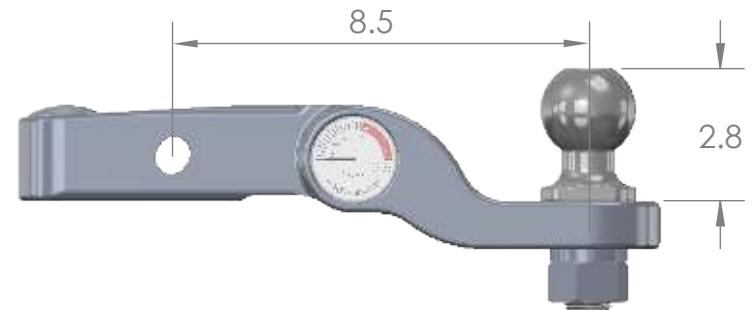

Weigh Safe, LLC

Fixed Height Ball Mount

WSFH2-2/WSFH2-2-01/WSFH2-2-07

NOTE: All dimensions are given in inches

SIDE VIEW - NO TOW BALL

SIDE VIEW - 2" TOW BALL

SIDE VIEW - 2" TOW BALL WITH 2-5/16" CLAM SHELL

TOP VIEW - NO TOW BALL