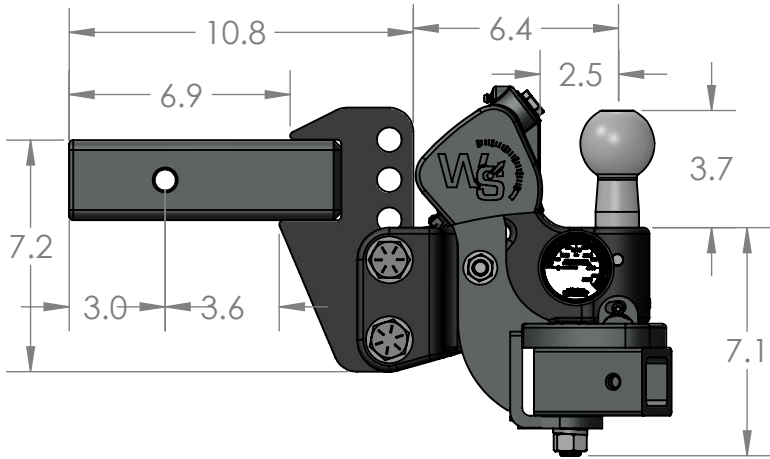

Weigh Safe, LLC True Tow Middle Weight Distribution Hitch TT4-2.5

NOTE: All dimensions are in inches

LOWER POSITION

RISE POSITION

UPPER POSITION

TOP VIEW