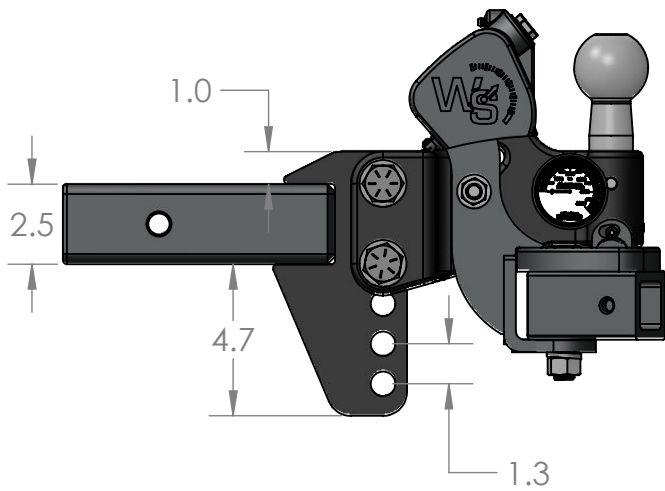

Weigh Safe, LLC True Tow Middle Weight Distribution Hitch TT4-2.5

NOTE: All dimensions are in inches

LOWER POSITION

RISE POSITION

UPPER POSITION

TOP VIEW