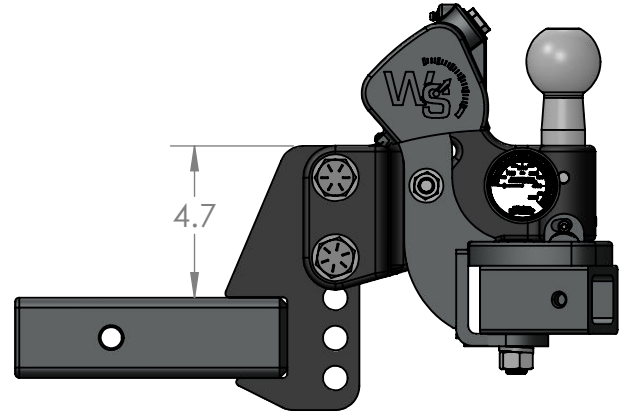

Weigh Safe, LLC True Tow Middle Weight Distribution Hitch TT4-2.5

NOTE: All dimensions are in inches

LOWER POSITION

RISE POSITION

UPPER POSITION

TOP VIEW