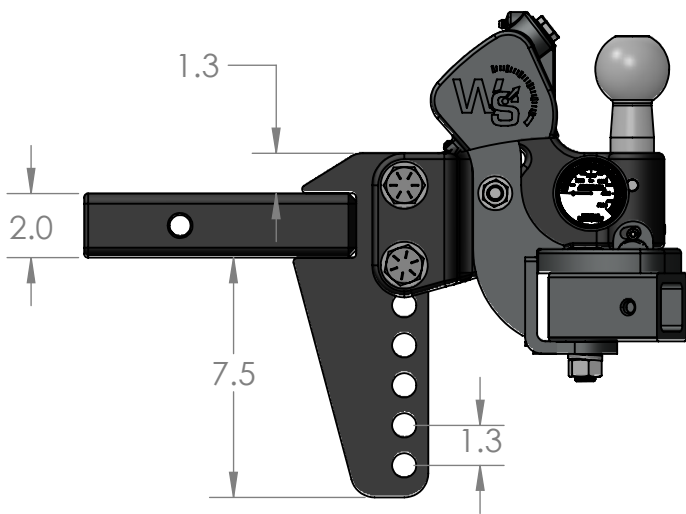

Weigh Safe, LLC

True Tow Middle Weight Distribution Hitch TT6-2

NOTE: All dimensions are in inches

LOWER POSITION

RISE POSITION

UPPER POSITION

TOP VIEW