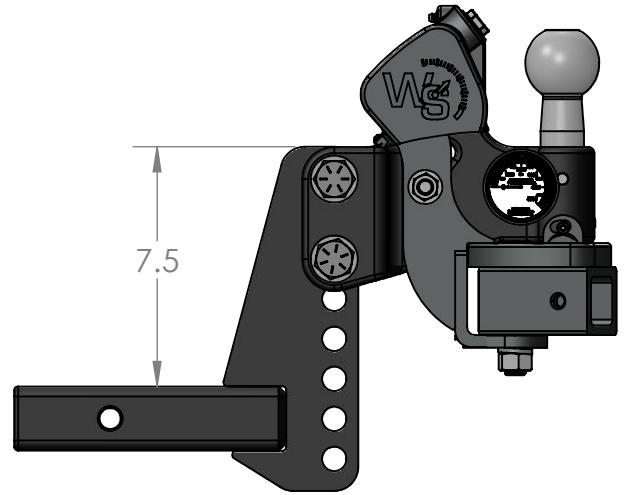

Weigh Safe, LLC

True Tow Middle Weight Distribution Hitch TT6-2

NOTE: All dimensions are in inches

LOWER POSITION

RISE POSITION

UPPER POSITION

TOP VIEW