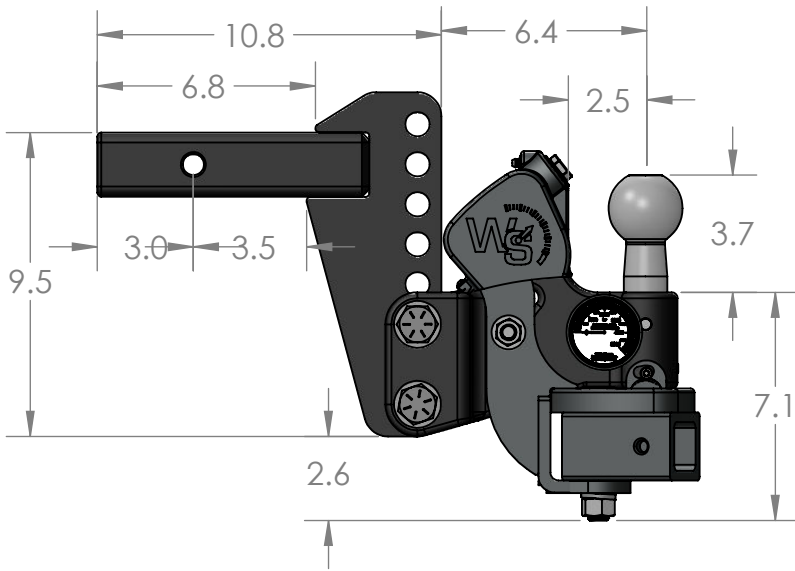

Weigh Safe, LLC

True Tow Middle Weight Distribution Hitch TT6-2

NOTE: All dimensions are in inches

LOWER POSITION

RISE POSITION

UPPER POSITION

TOP VIEW