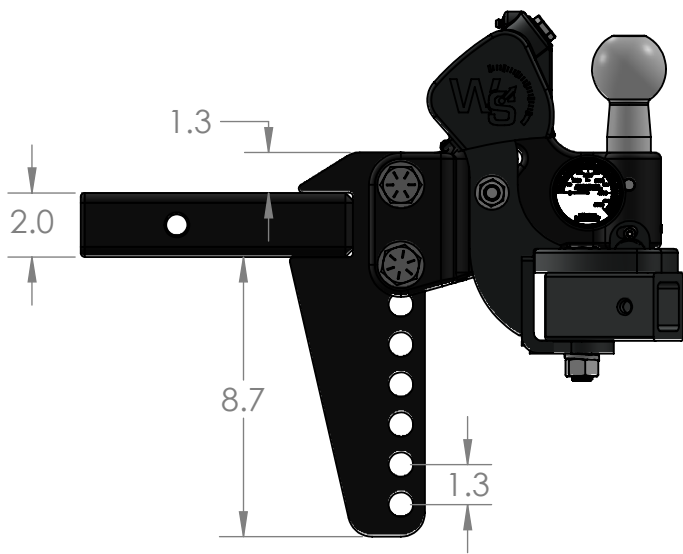

## True Tow Middle Weight Distribution Hitch

### TT8-2

NOTE: All dimensions are in inches

LOWER POSITION

RISE POSITION

UPPER POSITION

TOP VIEW