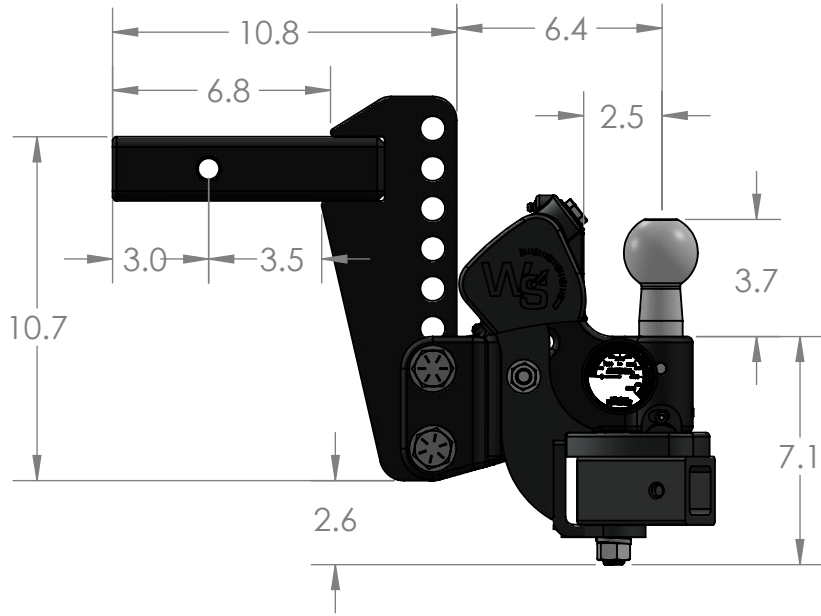

## True Tow Middle Weight Distribution Hitch

### TT8-2

NOTE: All dimensions are in inches

LOWER POSITION

RISE POSITION

UPPER POSITION

TOP VIEW