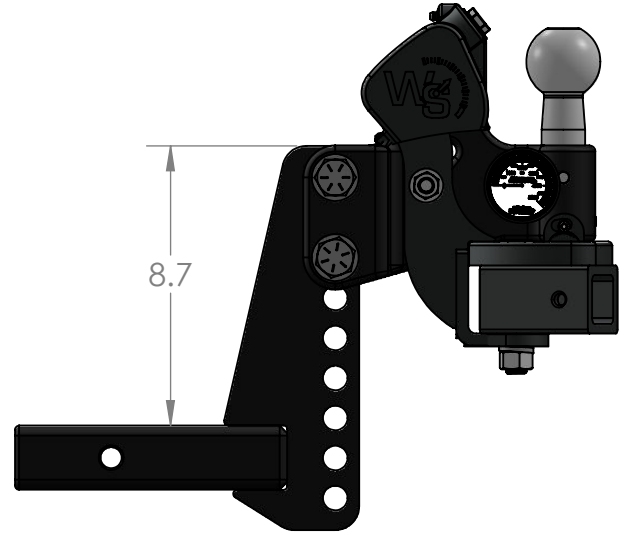

## True Tow Middle Weight Distribution Hitch

### TT8-2

NOTE: All dimensions are in inches

LOWER POSITION

RISE POSITION

UPPER POSITION

TOP VIEW